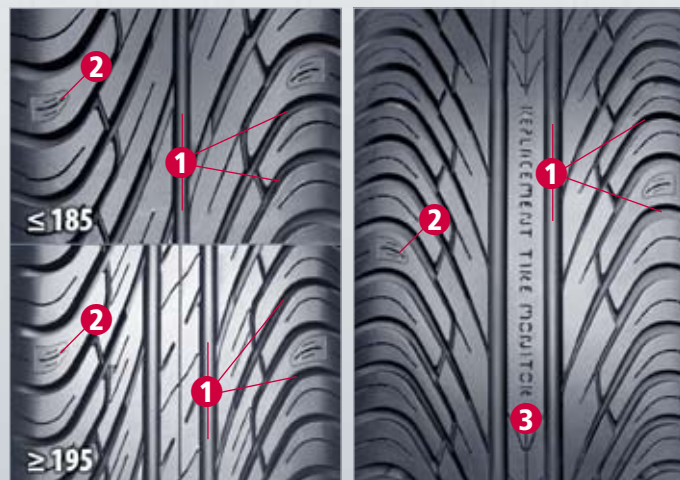

Innovation par excellence – with two new exciting technologies!

The Replacement Tire Monitor gives the user timely warning if a tire is worn and has to be replaced. Just before the tire reaches minimum tread depth, the encription „Replacement Tire Monitor“ will change to „Replace tire“. Available for Altimax HP and UHP.

The Visual Alignment Indicator Technology is a system of small sypes with various depths, equally positioned around the tyre. If these sypes of the VAI wear irregularly (e.g. one side more than the other), there might be a missalignment of the wheels.

Features / Benefits

Altimax RT

Altimax HP/UHP

1. **1 Broad Grooves** in the center and steep extended V-shaped **lateral grooves** from center to shoulder ensure efficient water drainage
2. **2 Vai Technology** warns you of incorrect tire alignment
3. **3 RTM Technology** indicates minimum tread depth
4. **4 Latest compound and tyre contour technology** ensure extra long life of the tyre and therefore high mileage performance.